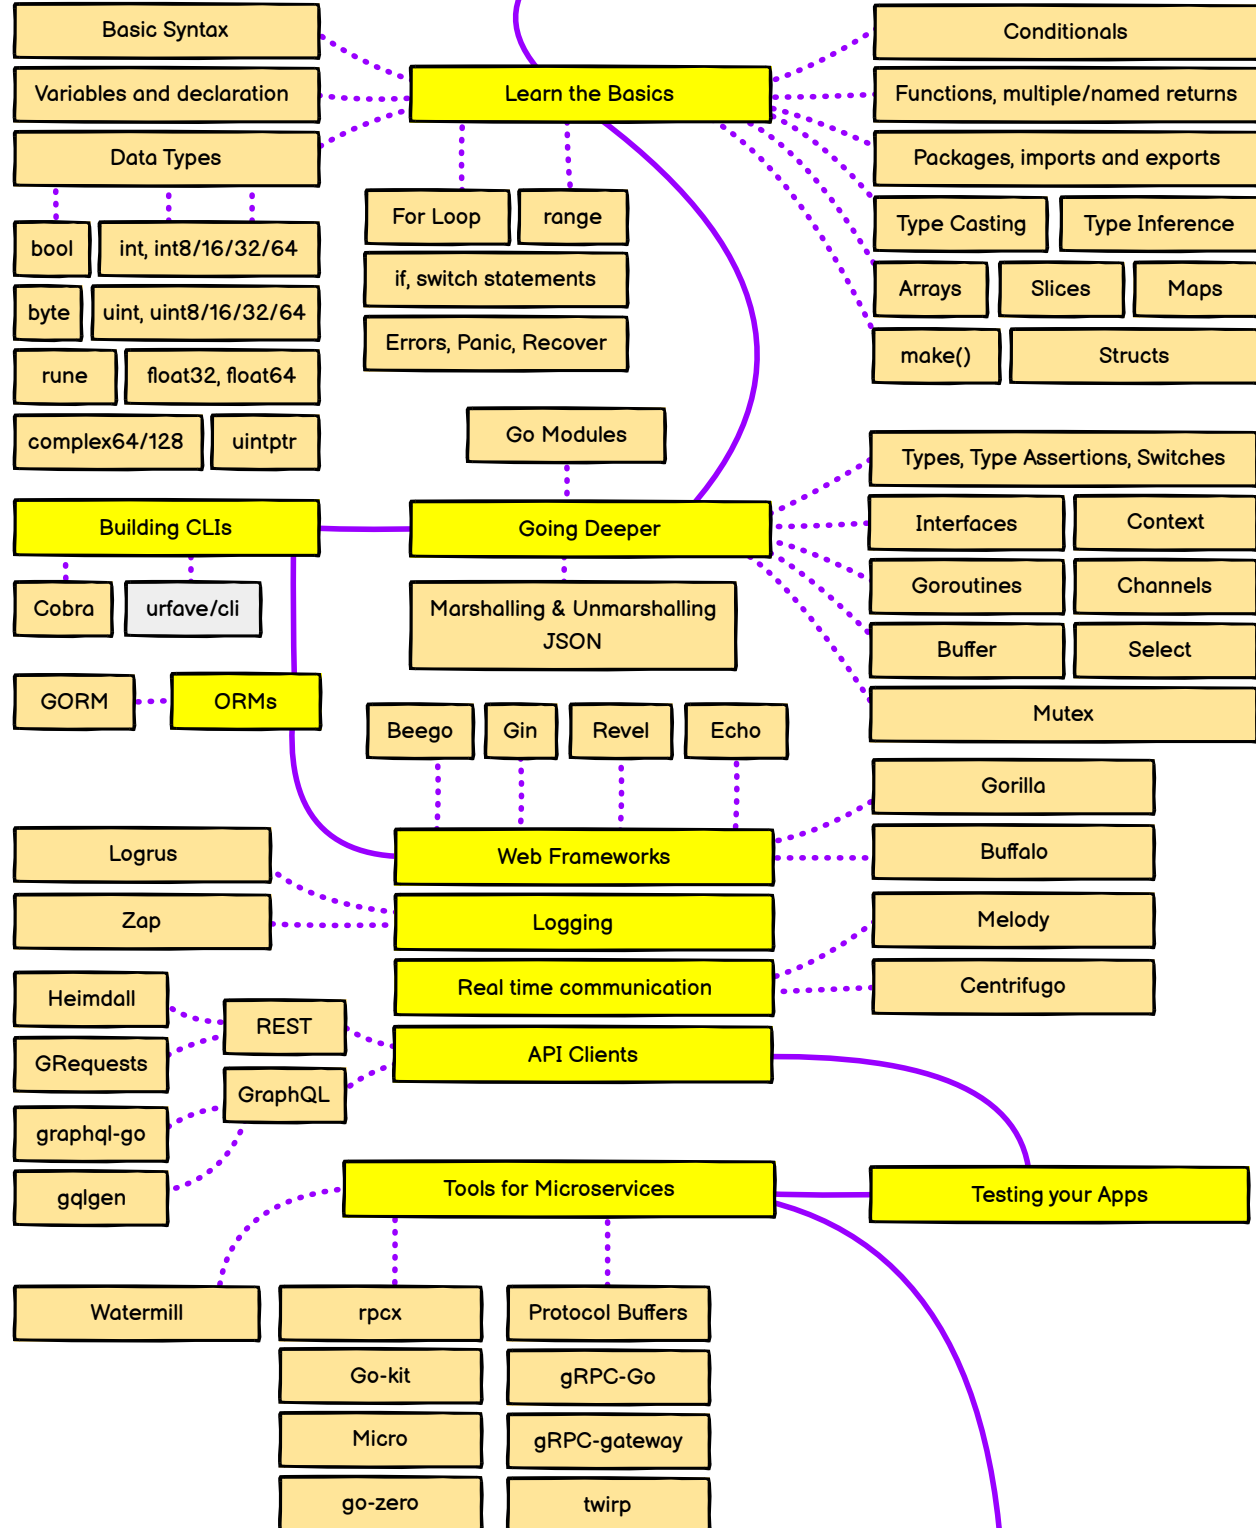

Backend Roadmap till Language Selection

roadmap.sh/backend

Find the detailed version of this roadmap along with resources and other roadmaps

<http://roadmap.sh>

Go

Backend Roadmap after Language Selection

roadmap.sh/backend